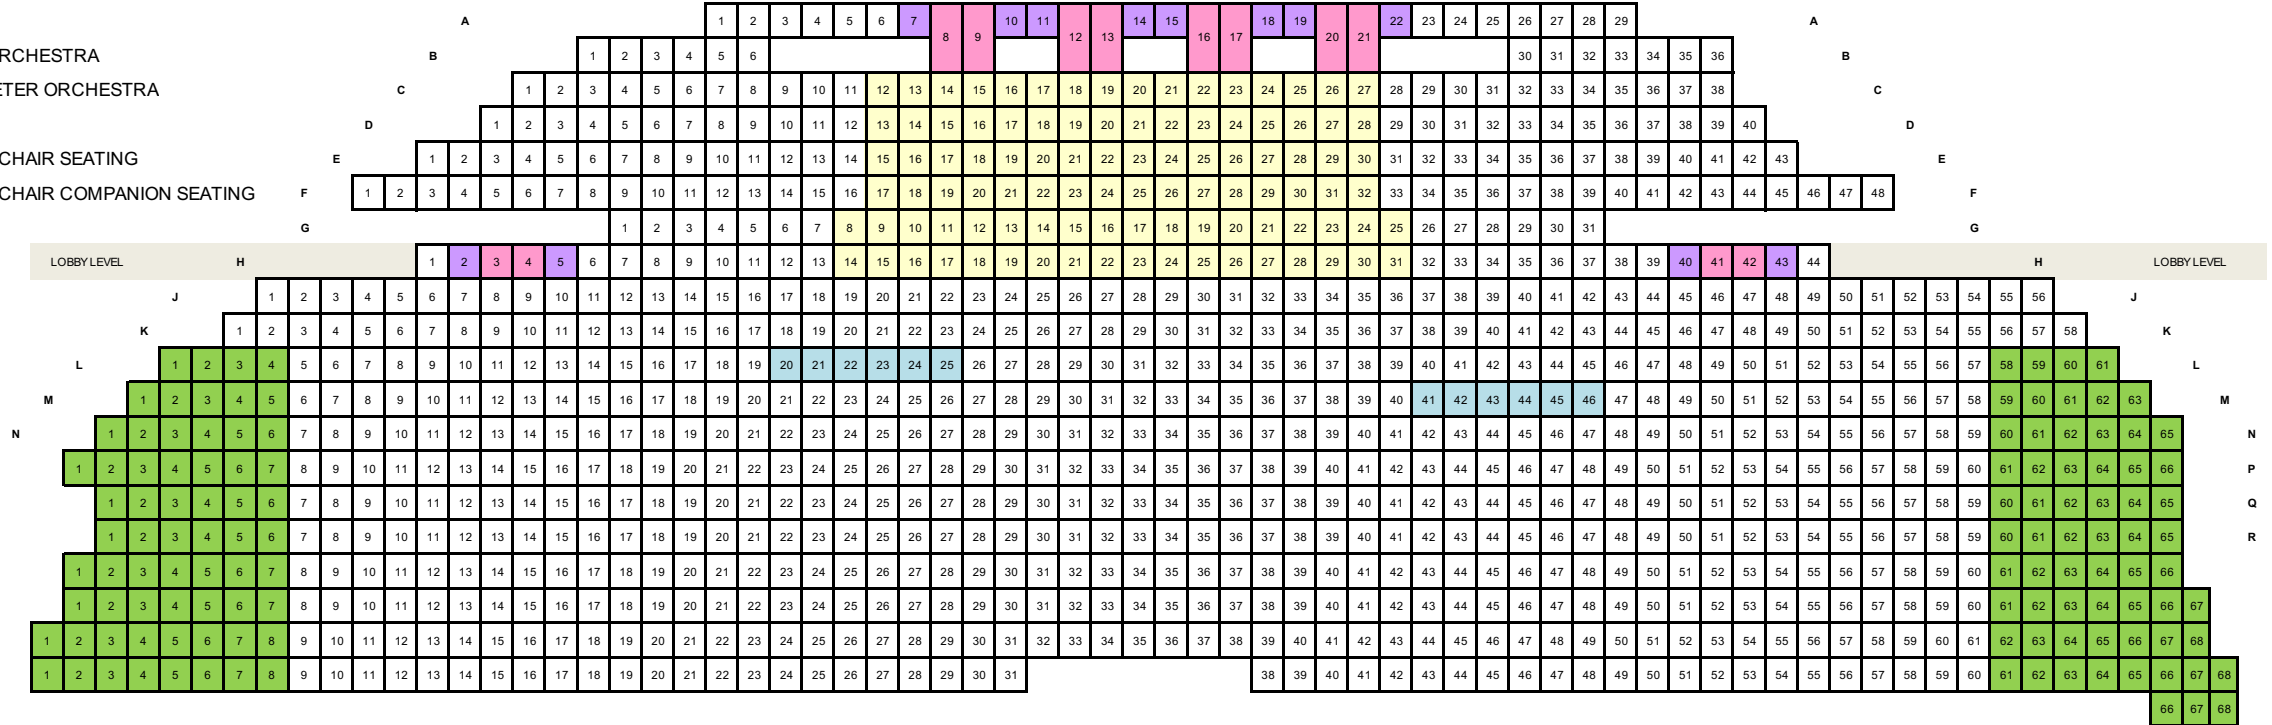

S T A G E

1051 Seats (12 Wheelchair)

- VIP
- MAIN ORCHESTRA
- PERIMETER ORCHESTRA

- WHEELCHAIR SEATING
- WHEELCHAIR COMPANION SEATING

RICHARD & KAREN CARPENTER PERFORMING ARTS CENTER
Long Beach Ballet SWAN LAKE 2020